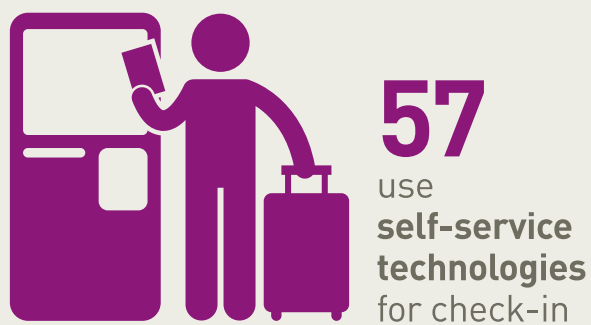

IF THE AIR TRANSPORT INDUSTRY WERE 100 TRAVELERS

BOOKING

CHECK-IN

DWELL TIME

BAG-DROP

BOARDING

ON-BOARD

BAGGAGE CLAIM