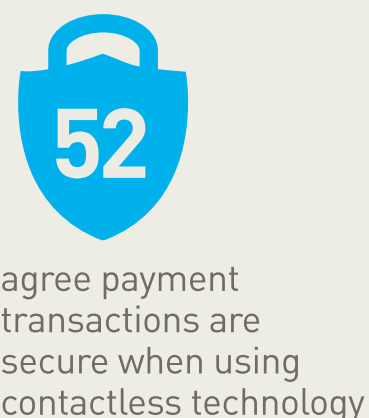

IF THE AIR TRANSPORT INDUSTRY WERE 100 TRAVELERS

BOOKING

CHECK-IN

DWELL TIME

BAG-DROP

BOARDING

ON-BOARD

BAGGAGE CLAIM