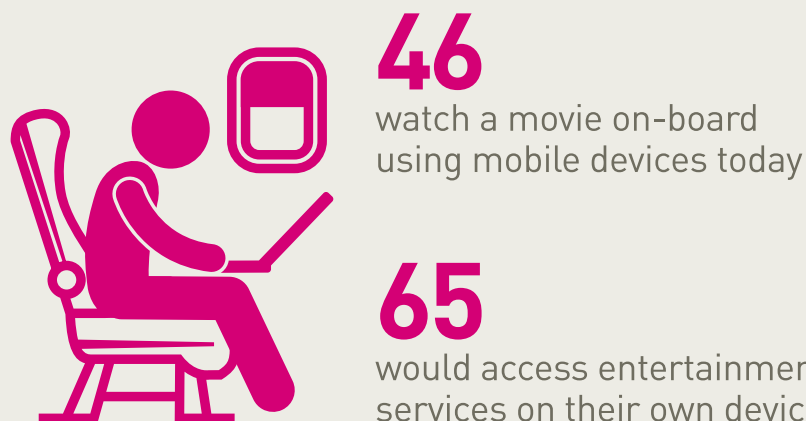

IF THE AIR TRANSPORT INDUSTRY WERE 100 TRAVELERS

BOOKING

CHECK-IN

DWELL TIME

BAG-DROP

BOARDING

ON-BOARD

BAGGAGE CLAIM